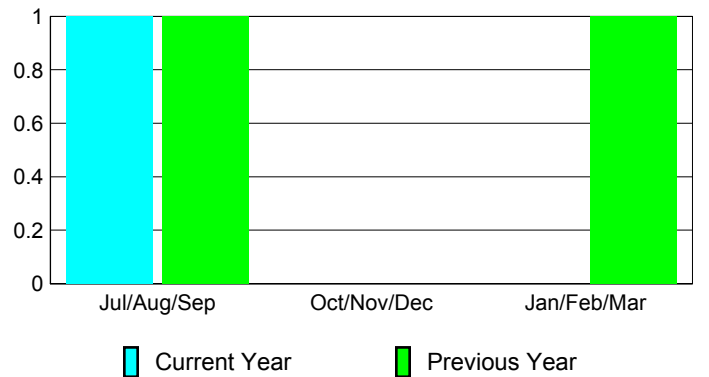

Goal, New, Dropped, Gain/Loss

Comparison of Club Gain/Loss

Current Year Compared to the Previous Year

YTD Status Quo Clubs 2012-2013

Status Quo Clubs Compared to Status Quo Members

MEMBERSHIP

Membership Results
2012-2013

Membership
2011-2012

Month	Net Memb Goal	Actual New Memb	Actual Dropped Memb	Gain/Loss of Memb	Gain/Loss of Memb
Jul/Aug/Sep		1	0	1	1
Oct/Nov/Dec		0	0	0	0
Jan/Feb/Mar				1	1
Totals		1	0	1	2

Membership Results 2012-2013

Goal, New, Dropped, Gain/Loss

Comparison of Membership Gain/Loss

Current Year Compared to the Previous Year

Gender Comparison 2012-2013

Jan/Feb/Mar

Male

Female