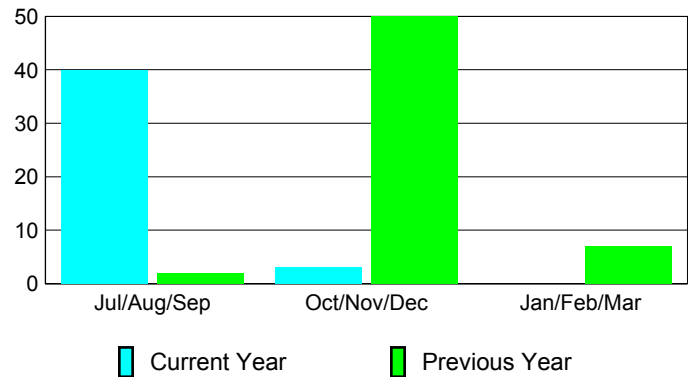

Membership Results
2012-2013

Membership
2011-2012

Month	Net Memb Goal	Actual New Memb	Actual Dropped Memb	Gain/Loss of Memb	Gain/Loss of Memb
Jul/Aug/Sep		150	-110	40	2
Oct/Nov/Dec		21	-18	3	50
Jan/Feb/Mar					7
Totals		171	-128	43	59

Membership Results 2012-2013

Goal, New, Dropped, Gain/Loss

Comparison of Membership Gain/Loss

Current Year Compared to the Previous Year

Gender Comparison 2012-2013

Jul/Aug/Sep

Oct/Nov/Dec

Jan/Feb/Mar