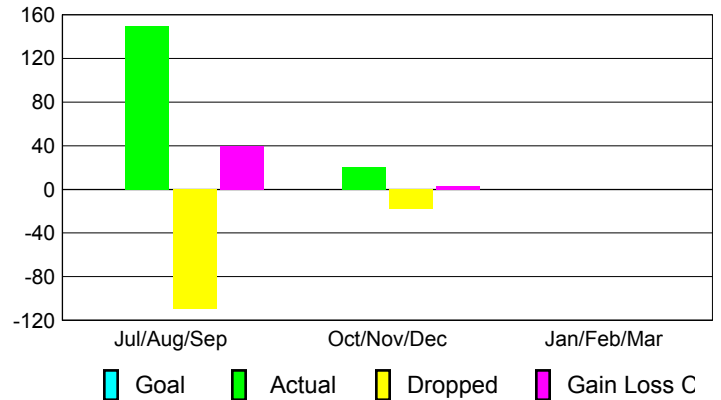

Club Results 2012-2013

Goal, New, Dropped, Gain/Loss

Comparison of Club Gain/Loss

Current Year Compared to the Previous Year

YTD Status Quo Clubs 2012-2013

Status Quo Clubs Compared to Status Quo Members

MEMBERSHIP

Membership Results
2012-2013

Membership
2011-2012

Month	Net Memb Goal	Actual New Memb	Actual Dropped Memb	Gain/Loss of Memb	Gain/Loss of Memb
Jul/Aug/Sep		150	-110	40	2
Oct/Nov/Dec		21	-18	3	50
Jan/Feb/Mar					7
Totals		171	-128	43	59

Membership Results 2012-2013

Goal, New, Dropped, Gain/Loss

Comparison of Membership Gain/Loss

Current Year Compared to the Previous Year

Gender Comparison 2012-2013

Jul/Aug/Sep

Oct/Nov/Dec

Jan/Feb/Mar